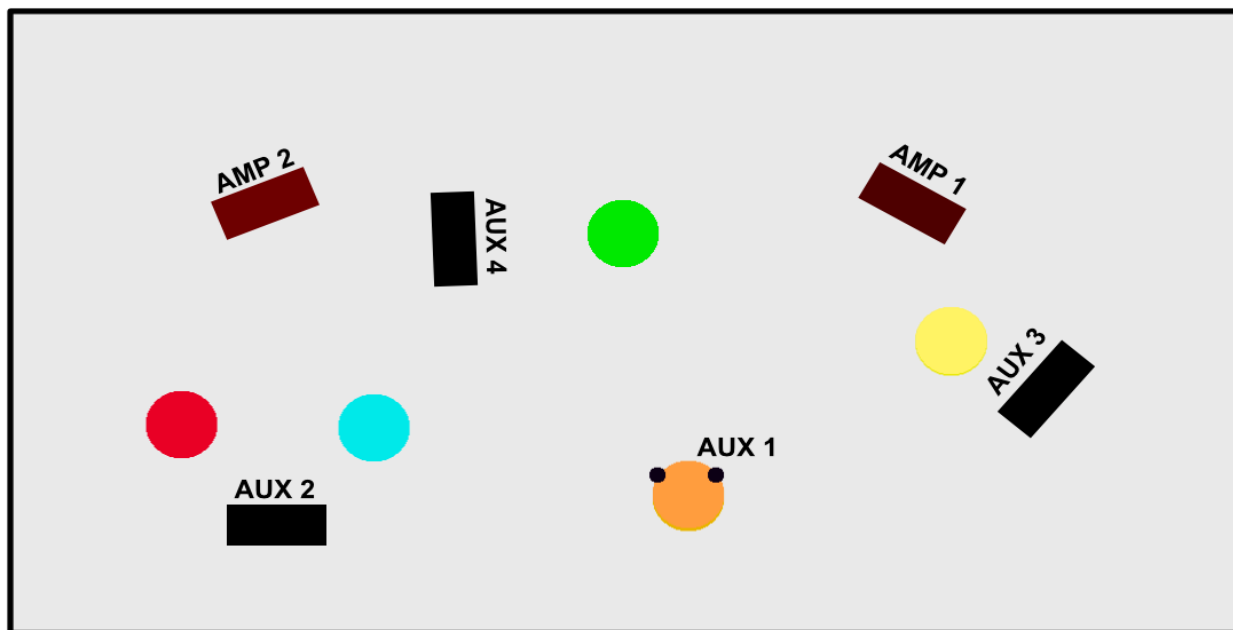

Musician	Instrument	Input list	Monitoring
Sebastian Manriquez	Main Vox	1 x sm58	Aux 1: In-ear
	Guitar	1 x input from amp 1	
Fredrik Borelly	Vox	1 x sm58	Aux 2: Shared monitor wedge
	Clarinet	1 x input	
	Electric Guitar	1 x mic on amp 2	
Geir Moe Daasvand	Vox	1x sm58	Aux 3: Monitor wedge
	Saxophone	2 x input	
Ole Magnus Ekeberg	Vox	1 x sm58	Aux 3: Monitor wedge
	Tuba	1 x input	
Espen Fladmøet Wolmer	Drums	1 x mic on kick	Aux 4: Monitor wedge
		1 x mic on snare	
		1-2 x overheads	

THOUSANDS OF PEOPLE DIGGING THE BAND ON THIS SIDE